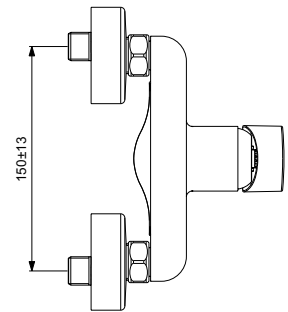

Ideal Standard

Shower Mixer

Cerafine O

Article-No.: **BC499AA**

Exposed shower mixer

Cerafine O shower mixer with 38 mm ceramic cartridge FirmaFlow with hot water limiter, Metal handle with red and blue indicator, Check valve and Standard S-connections.

Colour: AA - Chrome

Technology: FirmaFlow

More product details:

Mounting:	Exposed
Operation Type:	Single lever
Style:	Contemporary
Accreditations:	DIN EN 817, DIN 4109 Gruppe 1
Operation Pressure (bar):	3
Flow Rate (litre):	13
Net Weight (kg):	1,451
Material:	Chrome plated brass
Height (mm):	127
Width (mm):	220
Depth (mm):	142
Certificate Number:	EN 817