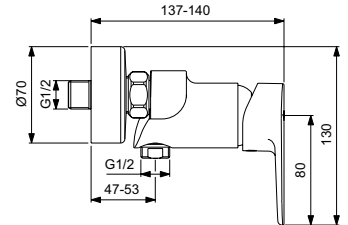

Ideal Standard

Shower Mixer

Cerafine O

Article-No.: **BC499AA**

Exposed shower mixer

Cerafine O shower mixer with 38 mm ceramic cartridge FirmaFlow with hot water limiter, Metal handle with red and blue indicator, Check valve and Standard S-connections.

Colour: AA - Chrome

Technology: FirmaFlow

More product details:

Mounting:	Exposed
Operation Type:	Single lever
Style:	Contemporary
Accreditations:	DIN EN 817, DIN 4109 Gruppe 1
Operation Pressure (bar):	3
Flow Rate (litre):	13
Net Weight (kg):	1,451
Material:	Chrome plated brass
Height (mm):	127
Width (mm):	220
Depth (mm):	142
Certificate Number:	EN 817