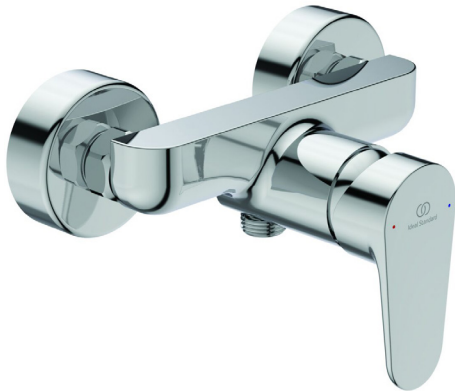

Ideal Standard

Shower Mixer

Cerafine O

Article-No.: **BC499AA**

Exposed shower mixer

Cerafine O shower mixer with 38 mm ceramic cartridge FirmaFlow with hot water limiter, Metal handle with red and blue indicator, Check valve and Standard S-connections.

Colour: AA - Chrome

Technology: FirmaFlow

More product details:

Mounting:	Exposed
Operation Type:	Single lever
Style:	Contemporary
Accreditations:	DIN EN 817, DIN 4109 Gruppe 1
Operation Pressure (bar):	3
Flow Rate (litre):	13
Net Weight (kg):	1,451
Material:	Chrome plated brass
Height (mm):	127
Width (mm):	220
Depth (mm):	142
Certificate Number:	EN 817