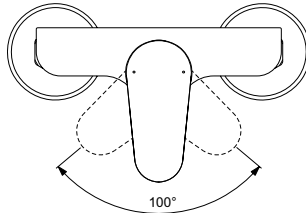

Ideal Standard

Shower Mixer

Cerafine O

Article-No.: **BC499AA**

Exposed shower mixer

Cerafine O shower mixer with 38 mm ceramic cartridge FirmaFlow with hot water limiter, Metal handle with red and blue indicator, Check valve and Standard S-connections.

Colour: AA - Chrome

Technology: FirmaFlow

More product details:

Mounting:	Exposed
Operation Type:	Single lever
Style:	Contemporary
Accreditations:	DIN EN 817, DIN 4109 Gruppe 1
Operation Pressure (bar):	3
Flow Rate (litre):	13
Net Weight (kg):	1,451
Material:	Chrome plated brass
Height (mm):	127
Width (mm):	220
Depth (mm):	142
Certificate Number:	EN 817